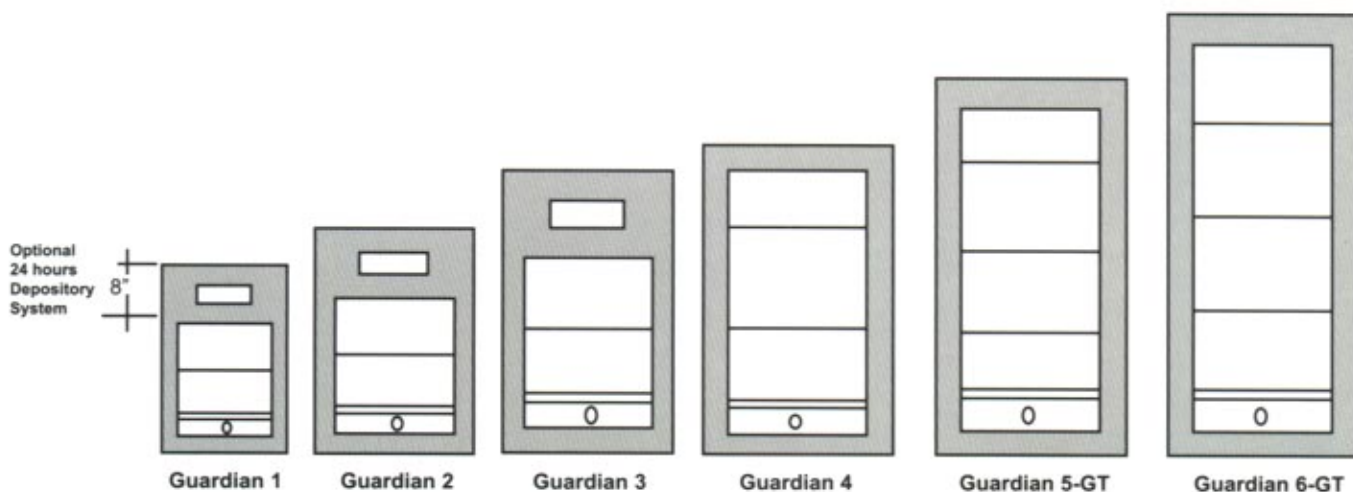

## Sizes and dimensions

### Dimension

Size	External			Internal		
	Height	Width	Depth	Height	Width	Clear Depth
Guardian 1	686mm (27")	533mm (21")	635mm (25")	499mm (19.5")	345mm (13.5")	423mm (16.6")
Guardian 2	900mm (35.5")	648mm (25.5")	724mm (28.5")	711mm (28")	459mm (18")	512mm (20.1")
Guardian 3	1105mm (43.5")	724mm (28.5")	775mm (30.5")	916mm (36")	535mm (21")	563mm (22.1")
Guardian 4	1422mm (56")	762mm (30")	813mm (32")	1233mm (48.5")	521mm (20.5")	591mm (23.2")
Guardian 5-GT	1702mm (67")	762mm (30")	813mm (32")	1513mm (59.5")	521mm (20.5")	591mm (23.2")
Guardian 6-GT	1828mm (72")	762mm (30")	813mm (32")	1640mm (64.5")	521mm (20.5")	591mm (23.2")

### Schedules & Sizes

Size	Standard Fitting		Interior height above drawer	Approximate nett weight	Packing Case Size	Gross weight
Guardian 1	1 full width drawer 3 moving front bolts 1 top moving bolt	1 adjustable shelf 1 vertical rebate 1 bottom moving bolt	408mm(16")	400kgs	830mm x 627mm x 818mm	440 kgs
Guardian 2	1 full width drawer 4 moving front bolts 1 top moving bolt	1 adjustable shelf 1 vertical rebate 1 bottom moving bolt	600mm(23")	580kgs	1045mm x 740mm x 920mm	620 kgs
Guardian 3	1 full width drawer 4 moving front bolts 1 top moving bolt	1 adjustable shelf 1 vertical rebate 1 bottom moving bolt	800mm(31")	890kgs	1250mm x 816mm x 970mm	930 kgs
Guardian 4	1 full width drawer 5 moving front bolts 1 top moving bolt	2 adjustable shelf 1 vertical rebate 2 bottom moving bolt	1080mm(42")	1280kgs	1550mm x 835mm x 1040mm	1350 kgs
Guardian 5-GT	1 full width drawer 6 moving front bolts 2 top moving bolt	2 adjustable shelf 1 vertical rebate 2 bottom moving bolt	1380mm(54")	1500kgs	1850mm x 835mm x 1040mm	1580 kgs
Guardian 6-GT	1 full width drawer 6 moving front bolts 2 top moving bolt	2 adjustable shelf 1 vertical rebate 2 bottom moving bolt	1498mm(59")	1720kgs	1850mm x 835mm x 1040mm	1800 kgs